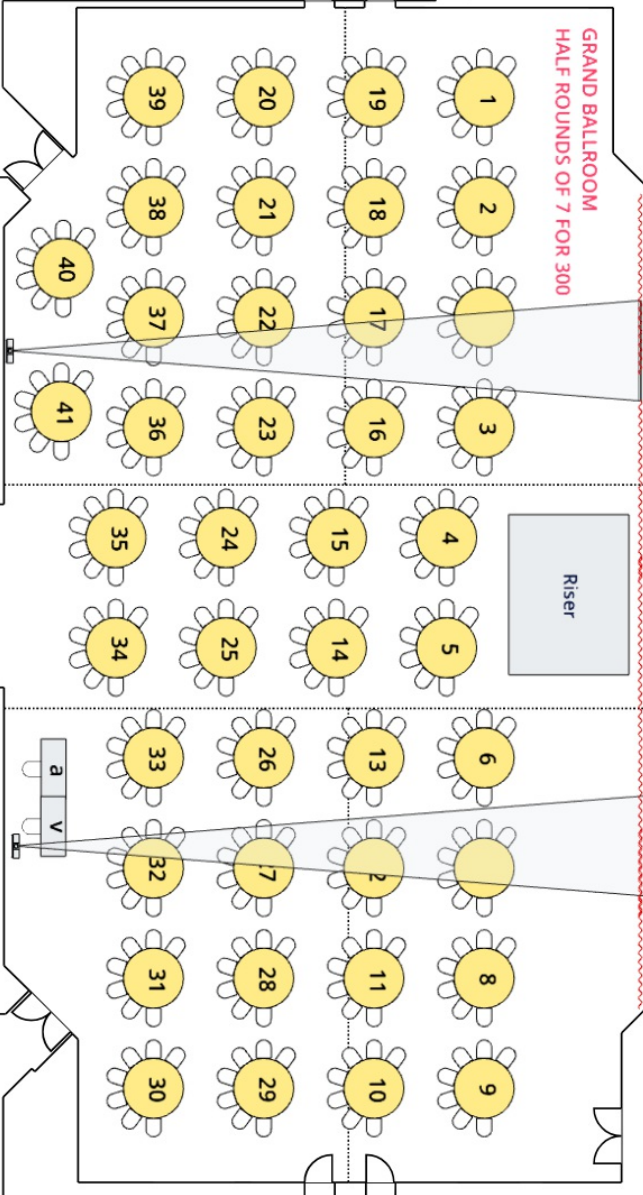

GRAND BALLROOM
HALF ROUNDS OF 7 FOR 300

Grand Ballroom Foyer - 12 Exhibit Tables

Trinity Ballroom - MEAL Room, Rds of 10 for 220

York a/b - Overflow MEAL Room, Rds of 10 for 70